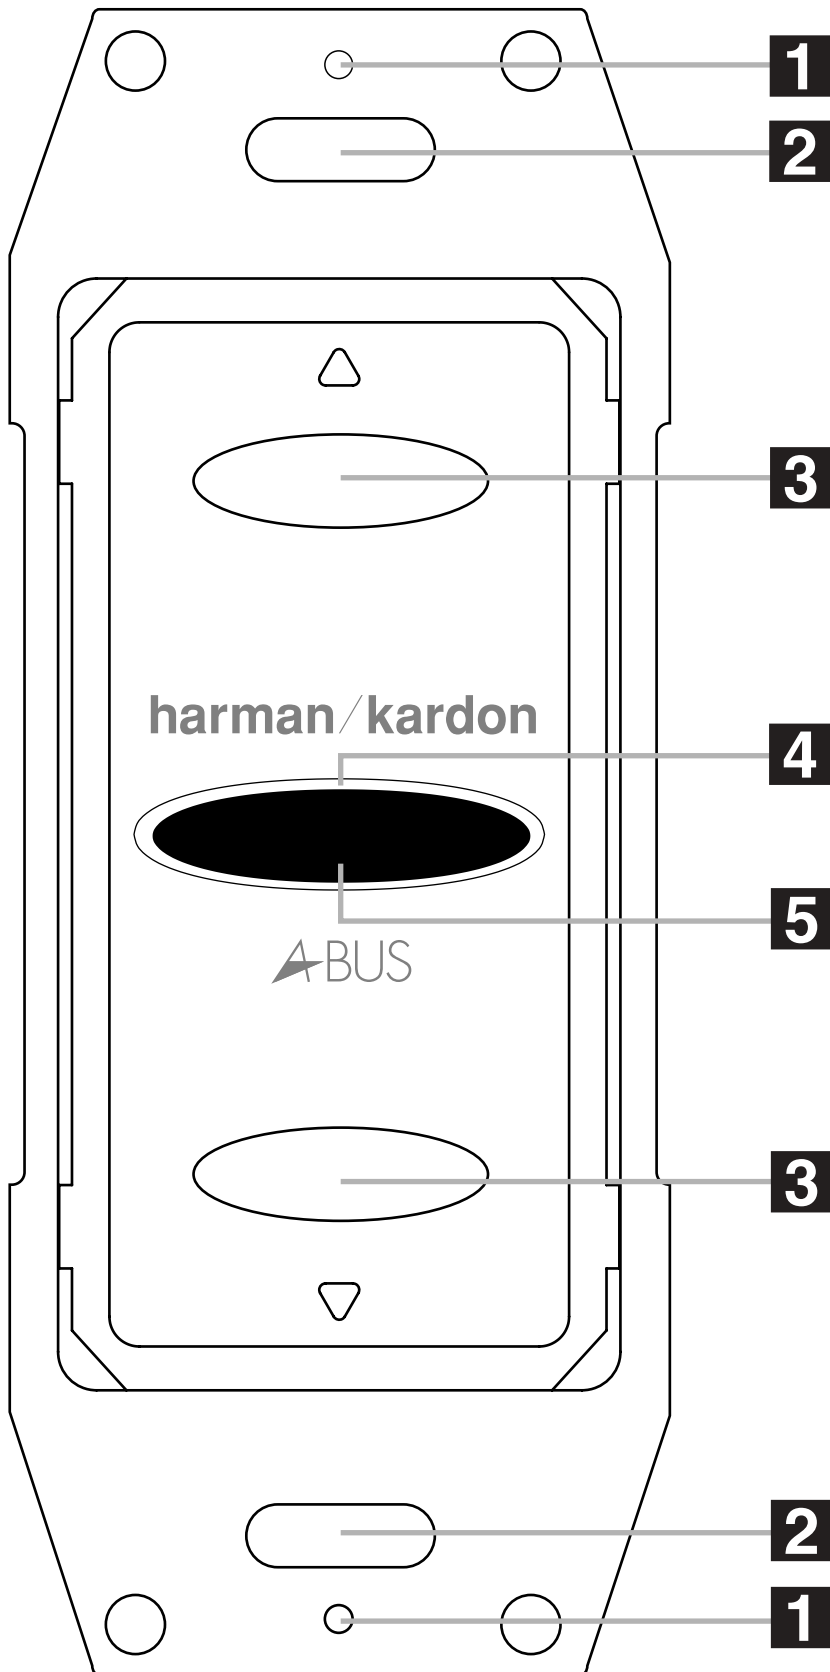

AB 1 FRONT-PANEL CONTROLS

- 1** Screw Holes
- 2** Screw Slots
- 3** Volume ▲/▼ Buttons
- 4** IR Sensor
- 5** Status LED